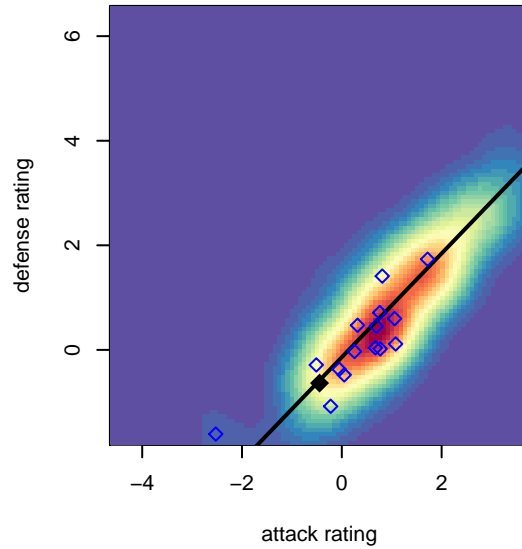

Heron AC Inferno G01

Bellevue, WA
 G01 total strength=645
 attack=0.64 defense=0.53
 fall league = PSPL Classic 2 Green U14
 spr league = Spr PSPL Copa U14

alt names used:

Venues played:
 2015 WA Rush Cup GU14 Silver U14
 2015 PSPL Classic 2 Green U14
 2015 Spr PSPL Copa U14
 2015 WA Cup GU14 Bronze U14

**attack and defense variance (black dot)
relative to other teams
and top 10 in region**

**attack and defense rating
relative to others at age
and all opponents in last 13 months**

Performance relative to 13 month average