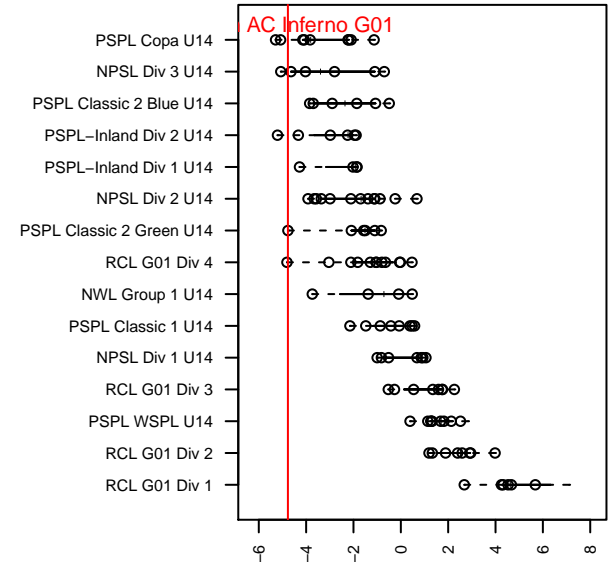

Heron AC Inferno G01

Bellevue, WA
 G01 total strength=645
 attack=0.64 defense=0.53
 fall league = PSPL Classic 2 Green U14
 spr league = Spr PSPL Copa U14

alt names used:

Venues played:
 2015 WA Rush Cup GU14 Silver U14
 2015 PSPL Classic 2 Green U14
 2015 Spr PSPL Copa U14
 2015 WA Cup GU14 Bronze U14

**attack and defense variance (black dot)
relative to other teams
and top 10 in region**

**attack and defense rating
relative to others at age
and all opponents in last 13 months**

Performance relative to 13 month average