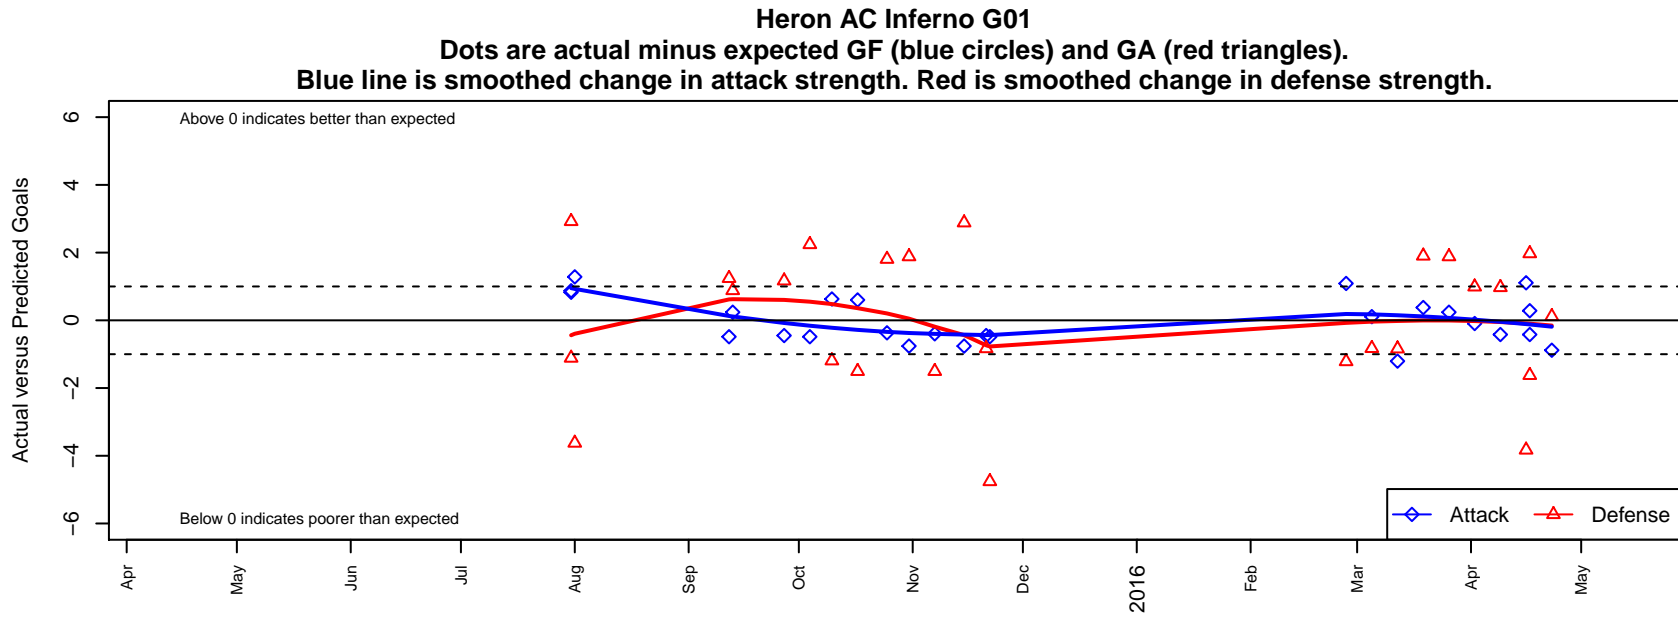

Heron AC Inferno G01

Bellevue, WA
 G01 total strength=645
 attack=0.64 defense=0.53
 fall league = PSPL Classic 2 Green U14
 spr league = Spr PSPL Copa U14

alt names used:

Venues played:
 2015 WA Rush Cup GU14 Silver U14
 2015 PSPL Classic 2 Green U14
 2015 Spr PSPL Copa U14
 2015 WA Cup GU14 Bronze U14

**attack and defense variance (black dot)
relative to other teams
and top 10 in region**

**attack and defense rating
relative to others at age
and all opponents in last 13 months**

Performance relative to 13 month average